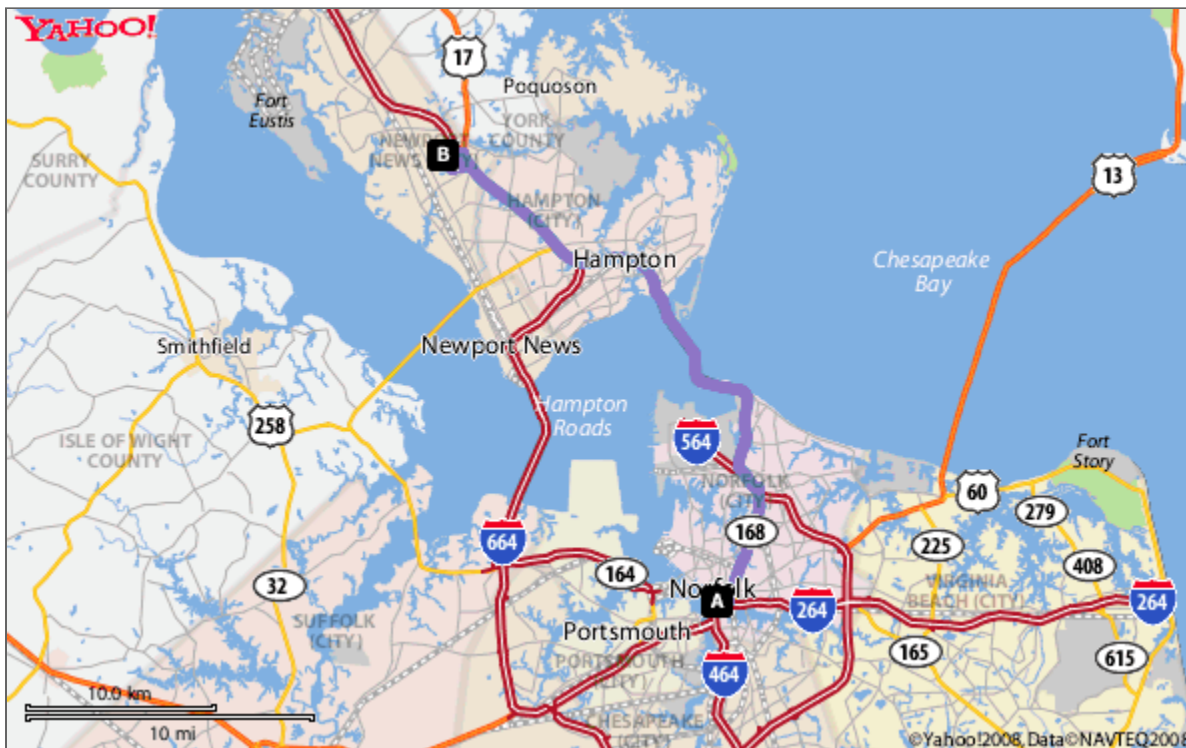

## Directions to 11847 Canon Blvd, Ste 8, Newport News, VA 23606-2559

Total Time: 37 mins, Total Distance: 26.41 miles

	Distance
<b>A</b> 1. Starting in NORFOLK, VA on E CITY HALL AVE go toward EAST ST	go 0.26 mi
2. Take ramp onto TIDEWATER DR	go 4.85 mi
3. Bear <b>L</b> to take ramp onto I-64 W	go 19.45 mi
4. Take exit #258A/J CLYDE MORRIS BOULEVARD onto J CLYDE MORRIS BLVD(US-17 S)	go 0.67 mi
5. Turn <b>R</b> on DILIGENCE DR	go 0.45 mi
6. Turn <b>R</b> on THIMBLE SHOALS BLVD	go 0.17 mi
7. Turn <b>R</b> on CANON BLVD	go 0.55 mi
<b>B</b> 8. Arrive at 11847 CANON BLVD, STE 8, NEWPORT NEWS, on the <b>L</b>	

Time: 37 mins, Distance: 26.41 miles

When using any driving directions or map, it's a good idea to do a reality check and make sure the road still exists, watch out for construction, and follow all traffic safety precautions. This is only to be used as an aid in planning.